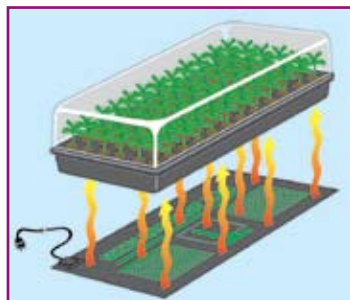

5 SEEDLING HEAT MATS™

Designed to fit under common seed flats, the Seedling Heat Mat warms the rooting area 10-20 degrees above ambient room temperature, promoting faster growth. Helpful instructions for lighting, planting and watering are printed right on the mat! Available in 3 sizes, perfect for 1, 2 and 4 seed flats.