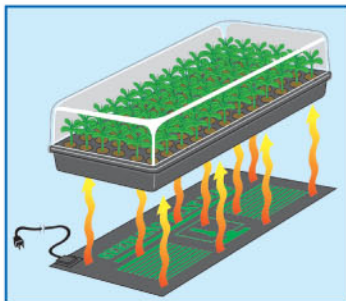

5

SEEDLING HEAT MATS™

Designed to fit under common seed flats, the Seedling Heat Mat warms the rooting area 10-20 degrees above ambient room temperature, promoting faster growth. Helpful instructions for lighting, planting and watering are printed right on the mat! Available in 3 sizes, perfect for 1, 2 and 4 seed flats.