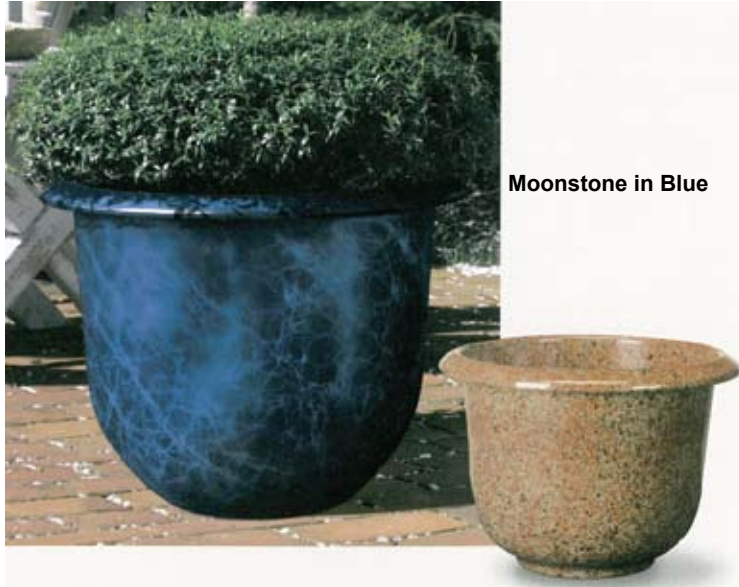

Glazetone in Emberglow

MOONSTONE & GLAZETONE PLANTERS

If you retail glaze ceramic or clay pottery, or just want to add an upscale line of planters... Novelty Metal Impressions are for you. Get the look of fine ceramic with the durability of metal. These planters are lightweight and unbreakable and are great for both indoor and outdoor use.

Moonstone in Blue