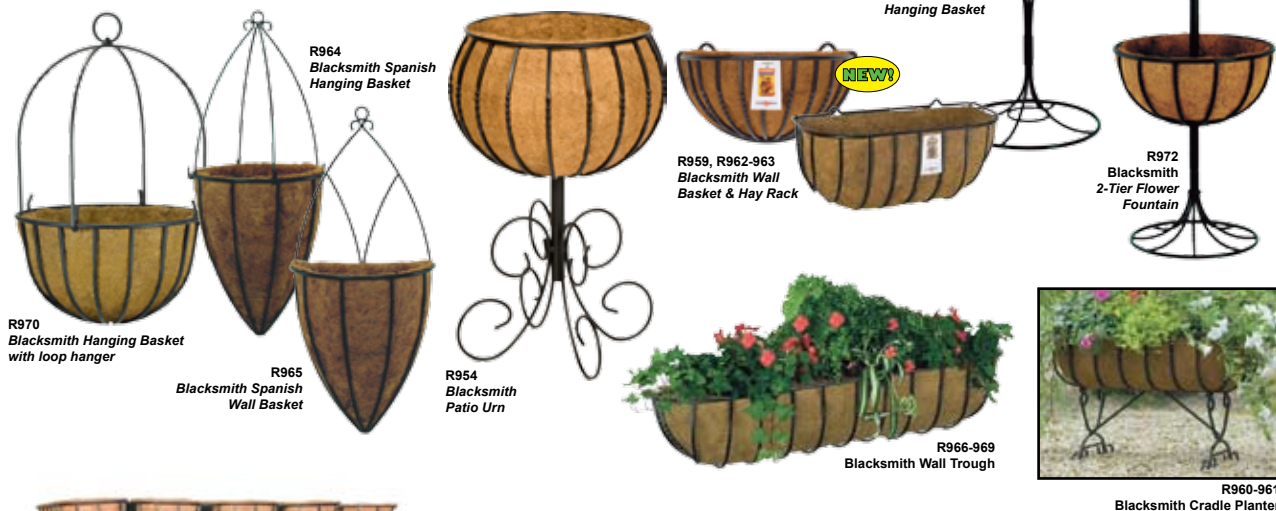

GOTHIC PLANTERS

Gardman Gothic Planters are made of tough, black plastic coated steel for long life. The design is sleek and modern made to look great indoors and out. These planters come complete with a molded coco fiber liner that is attached to the basket.

#R815-6 Gothic Round Patio Planter

#R813-4 Gothic Pot Stand

#R811 Gothic Trough Patio Planter

#R805 Gothic Square Hanging Basket

#R806 Gothic Round Hanging Basket

#R812 Gothic Wall Trough

#R807 Gothic Square Wall Basket

#R809-810 Gothic Square Patio Planter

#R808 Gothic Round Wall Basket

-----**EOD**-----

Order By: 12/1/08

Less 5% Discount off Case Price

Ship Between: February - April 2009

Terms: Less 5% - 10 Days Pay OR Net 5/1/09 (with approved credit)

BLACKSMITH PLANTERS

Gardman Blacksmith Planters have an all square steel construction with the durable black plastic coating for long life and a unique signature barley twist design. The steel is heavy gauge and these planters come complete with a molded coco fiber liner attached to the basket.