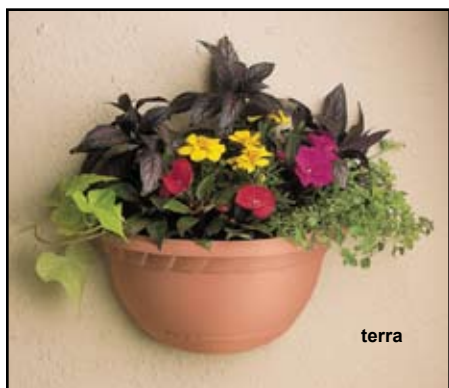

POLY-PRO FLOWER BOX PLANTERS & LINERS

These durable flower boxes are great for windows, porches, decks and walkways and have a black liner available.

Patio Planter

RENAISSANCE PLANTERS

Renaissance planters, made of durable, lightweight plastic, have a unique water-minder™ tray/insert that delivers water from tray to planter.

WINDOWSILL PLANTERS

The 12" windowsill planter is perfect as a mini garden or multi-purpose container. Holds three 4" pots. Color choices are shown below.

COUNTRYSIDE PLANTERS

Countryside tubs, patio planters and flower boxes are designed with classic lines in a variety of shapes and sizes. Each planter features a deep root zone, helping plants stay vibrant and healthy.

FLOWER BOX TRAYS

The perfect match for Poly-Pro and Countryside Flower Boxes. Protects decks, patios and indoor areas.

DECK CORNER PLANTERS

This Countryside planter design is made of a durable, lightweight plastic, and creates a perfect finishing touch to a deck corner.