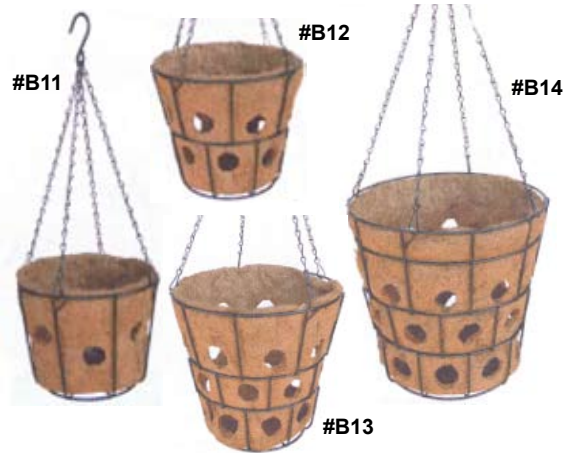

FLOWERS, VEGETABLES AND HERBS, OH MY!

Convenience planters with form and function will be on your customer's lists for Spring 2009. These planters offer multiple planting options for decks, patios and customers with limited growing space. Display one planted along with soils and natural fertilizers in your flower, vegetable and herb sales sections.

NEW!

Nature Real™ Ultimate Patio Garden

Create a fresh produce station *equivalent to fourteen square feet of garden while using only four square feet of actual space!*

The Ultimate Patio Garden is not only practical but your customers will love the natural look of this sturdy reinforced rattan container on their deck or patio. The unique design allows for planting upright vegetables within the flat area and trailing vegetables, herbs or flowers in the 16 side planting holes thus creating the Ultimate Patio Garden! Ships flat with liner. Easy 8 bolt assembly.

NEW!

Bloom Big Hanging Planters

Coco lined baskets designed for combination planting at its fullest. A simple combination of tomato and basil plantings will yield a tasty harvest at arms reach. No bed preparation, no weeding, so staking! And growing tomatoes inverted helps eliminate many crawling insect pests and ground fungus. Also try peppers, cucumbers, zucchini and others in combination with flavor enhancing herbs for an easy tending garden.

NEW!

Portable 60" Topiary Tower

Our 4 tier growing station allows ample room to combine fruitful and colorful delights to satisfy taste, sight and smell! The 7"-9" deep coco lined planting sections range from 12" to a huge 38" circumference allowing for great soil volume and water holding capacity. Your imagination is the only limit on plant combinations in the Portable Topiary Tower or you may want to