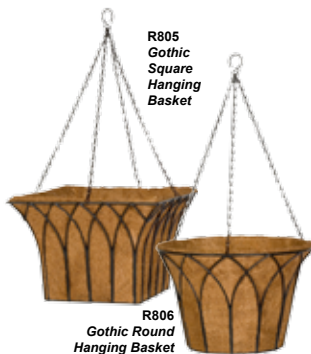

BOUTIQUE PLANTERS

The new Boutique line has a galvanized construction with raised panels for use indoors or out. The unique opaque paint finish is available in black, blue or red to add style to any decor. Available in 5 sizes ranging from a square type planter to a rectangular planter, something to fit everyone's needs!

GOTHIC PLANTERS

Gardman Gothic Planters are made of tough, black plastic coated steel for long life. The design is sleek and modern made to look great indoors and out. These planters come complete with a molded coco fiber liner that is attached to the basket.

#R815-6 Gothic Round Patio Planter

#R813-4 Gothic Pot Stand

#R811 Gothic Trough Patio Planter

#R805 Gothic Square Hanging Basket

#R806 Gothic Round Hanging Basket

#R812 Gothic Wall Trough

#R807 Gothic Square Wall Basket