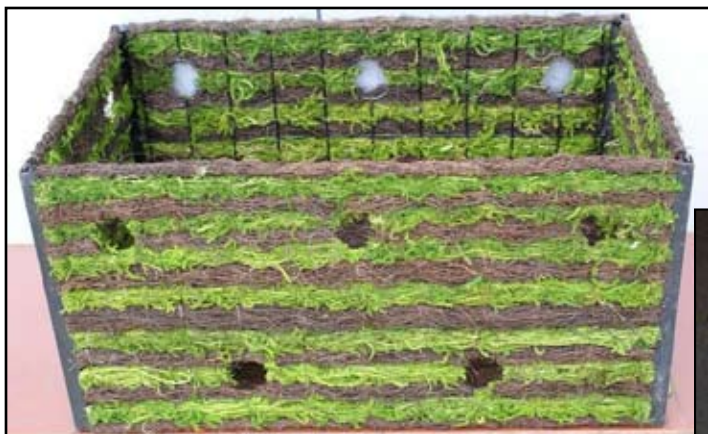

-----EOD-----

Order By: 11/14/08
Less 15% Discount off Case Price

Early Pay Discounts:
 8% 10 Days, 3% 30 Days, OR Net 45 (with approved credit)

NATURE-REAL™

Square Cone Hanging Baskets (*Value Added)				
Catalog #	Description	Pack	Case Price	Order Qty
051-406-143	14" Green Moss Square Cone Basket	12	\$119.76	
051-406-144	14" Spun Grass Square Cone Basket with 4 side planting holes	12	\$129.96	
051-406-166	16" Fir Bark Square Cone Basket	12	\$186.96	
Round Hanging Baskets (with flat bottoms)				
Catalog #	Description	Pack	Case Price	Order Qty
051-402-121	12" Black Rattan Round Hanging Basket	12	\$50.16	
051-402-141	14" Black Rattan Round Hanging Basket	12	\$70.80	
051-402-161	16" Black Rattan Round Hanging Basket	12	\$93.36	
Round Cone Hanging Baskets (*Value Added)				
Catalog #	Description	Pack	Case Price	Order Qty
051-409-141	14" Black Rattan Round Cone Basket	12	\$92.40	
051-409-123	12" Green Moss Round Cone Basket	12	\$95.76	
Hexagon & Cone Hanging Baskets (*Value Added)				
Catalog #	Description	Pack	Case Price	Order Qty
051-412-163	16" Green Moss Hex Cone Basket	12	\$150.96	
051-412-165	16" Mountain Grass Hex Cone Basket with 6 side planting holes	12	\$155.76	

NEW!

NATURE-REAL™

The Ultimate Patio Garden

patent pending

Moss & Brushwood Ultimate Patio Garden

Ships flat with liner, easy 8 bolt assembly!

Create a fresh produce station equivalent to **fourteen square feet of garden while using only four square feet of actual space!** The Ultimate Patio Garden is not only practical but your customers will love the natural look of this sturdy reinforced rattan container on their deck or patio. The unique design allows for planting upright vegetables within the flat area and trailing vegetables, herbs or flowers in the 16 side planting holes thus creating the Ultimate Patio Garden!