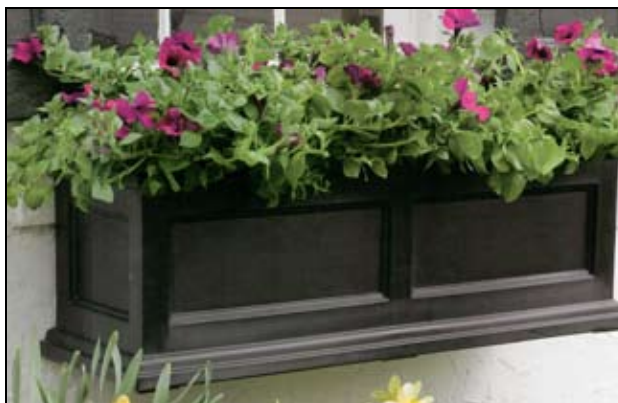

NEW! **MADISON PLANTERS**

Madison flower boxes and patio planters are made of high-density polyethylene material. Now available in Black and White, Madison planters are durable and lightweight and have a simple, effective water feature that provides for less watering. Two brackets per box are included for hanging.