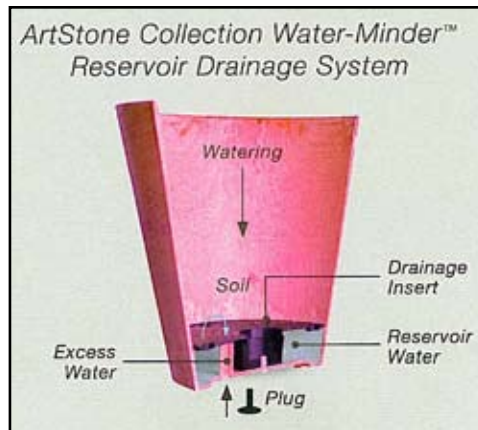

Dolce and Bali Planters are part of the ArtStone Collection

BALI PLANTERS

These planters provide versatility in indoor settings, yet are tough enough to withstand the elements. A water-minder™ feature is provided for excellent drainage. Gently curved with a pleasant roll to finish the rim.