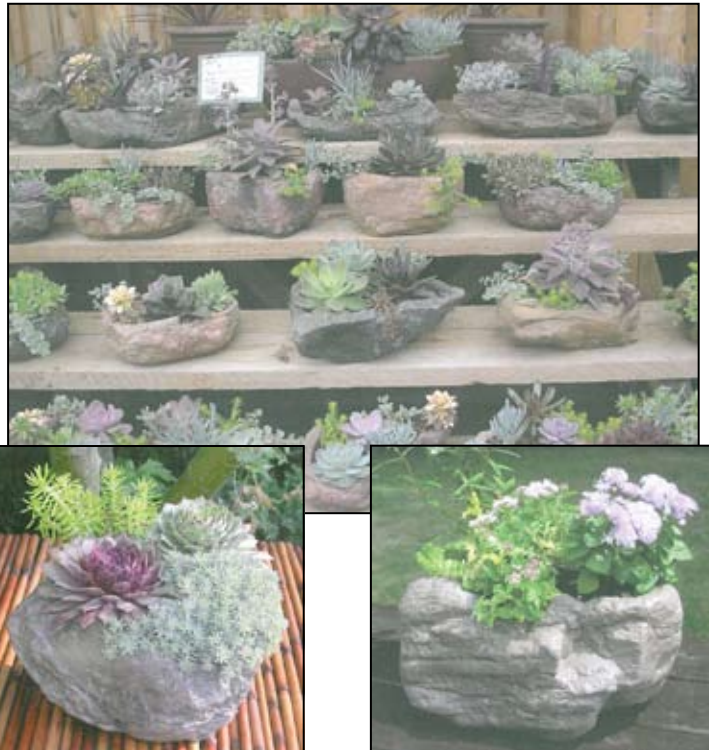

STONEART MINIATURE ROCK GARDENS

StoneArt rock planters will greatly enhance the natural beauty of your favorite plants. These life-like designs are made from a patent-pending blend of lightweight concrete mirroring the look & texture of natural rock. By using a wide range of plant materials such as grass, ground cover, cacti, succulent, herb, tropical, native, perennial or annual flowers you can create a feature garden.

- Adds value to plants
- Blends into landscape naturally