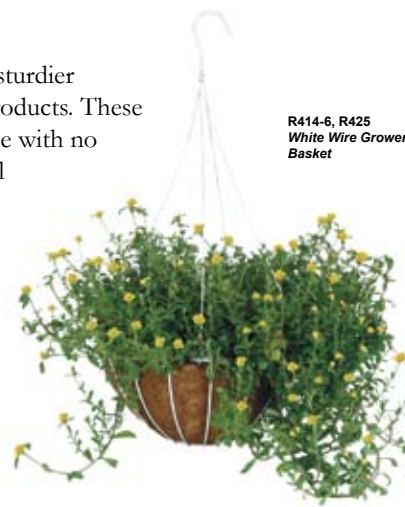

R420-2, R427 Black Wire Grower Basket

R414-6, R425 White Wire Grower Basket

NATURAL PLANTERS

Gardman Natural Planters have plastic liners that allow these planters to be used indoors or out. When used outdoors, it is recommended that drainage holes be made in the plastic liner. These planters have galvanized steel frames that add strength and ensure long life.