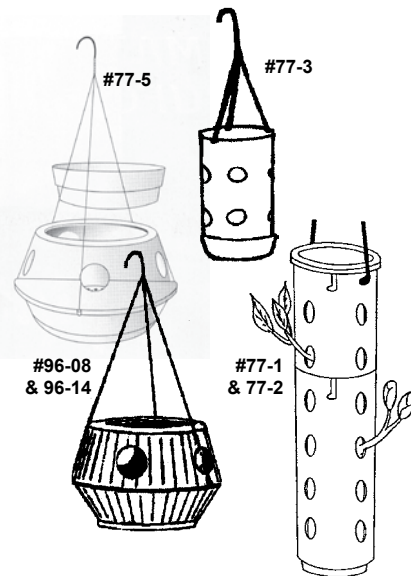

Grower Bulk Pricing (see page 120 for Retail Quantities)

Item #	Description	Case Qty	Case Price FOB MN	Order Qty
B10204	4" Planter Insert	900	$144.00	
B10205	5" Planter Insert	624	$143.55	
B10206	6.5" Planter Insert	360	$104.40	
B10208	8" Planter Insert	240	$88.80	
B10219	9" Planter Insert	144	$53.30	
B10210	10" Planter Insert	144	$70.60	
B10212	12.5" Planter Insert	120	$91.20	
B10214	14" Planter Insert	80	$72.80	
B10216	16" Planter Insert	80	$88.80	
B10129	12" Basket Liner (19" dia. Fits up to 12" basket)	500	$845.00	
B10149	14" Basket Liner (22" dia. Fits up to 14" basket)	400	$796.00	
B10169	16" Basket Liner (25" dia. Fits up to 16" basket)	300	$765.00	
B10209	20" Basket Liner (29" dia. Fits up to 20" basket)	168	$838.35	
B19249	24" Basket Liner (36" dia. Fits up to 24" basket)	96	$671.00	
B10179	18" Window Box Liner	288	$898.60	
B10999	30" Window Box Liner	96	$519.40