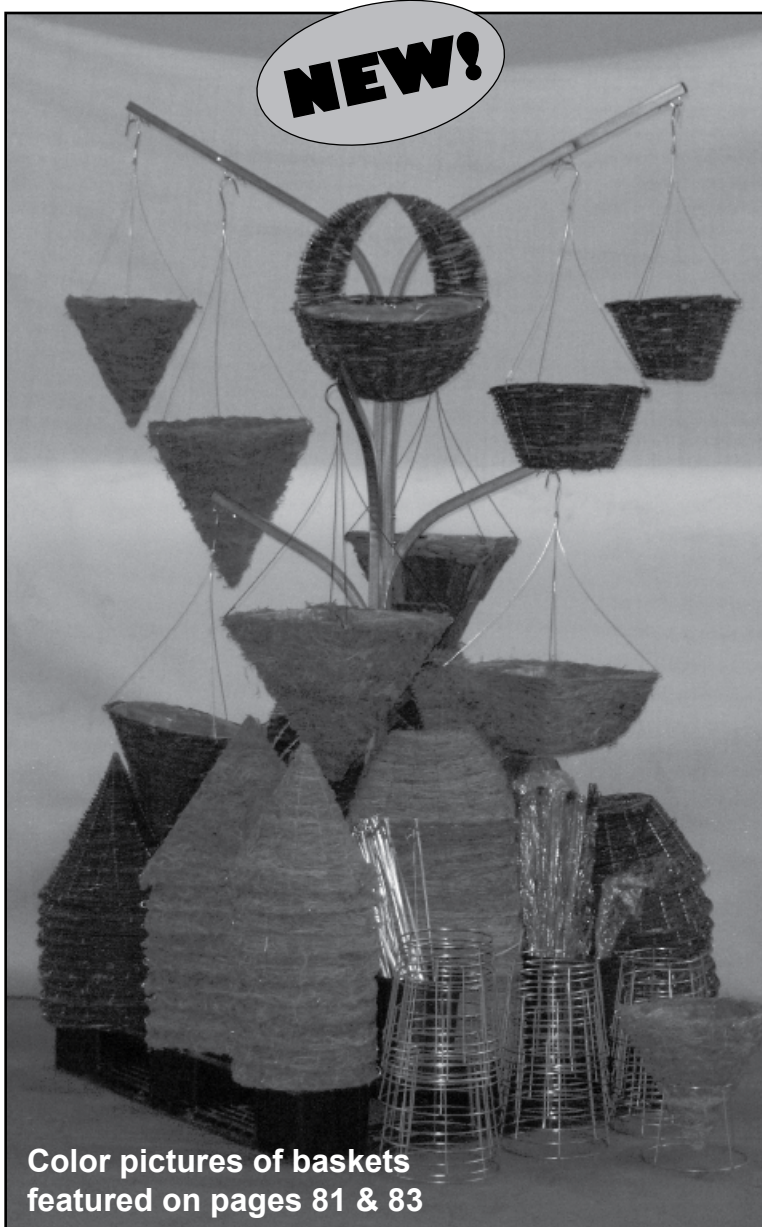

Nature-Real™ Display Package

Our best selling Nature-Real baskets arrive on an eye-catching 4' x 4' retail ready platform pre-priced at MSRP and ready for placement anywhere in your garden center. **SIMPLY UNWRAP AND SELL!**

EOD:

Order By: 11/14/08
Less 15% Discount Off
Grower Price Total

EPDs:

8% 10 Days, 3% 30 Days,
OR Net 45
(with approved credit)

Qty/Package	Catalog #	Description	MSRP Each	Grower Price Ea	Grower Price Cs
12 each	051-412-163	16" Green Moss Hex Cone Basket	$19.99	$12.98	$155.76
12 each	051-425-181	18" Black Rattan Wall Basket	$15.99	$9.94	$119.28
12 each	051-403-140	14" Yellow Rattan Square Hanging Basket w/ flat bottom	$9.99	$6.52	$78.24
12 each	051-402-141	14" Black Rattan Round Hanging Basket w/ flat bottom	$9.99	$5.90	$70.80
12 each	051-402-121	12" Black Rattan Round Hanging Basket w/ flat bottom	$7.99	$4.18	$50.16
12 each	051-409-123	12" Green Moss Round Cone Basket	$8.99	$4.94	$59.28
12 each	051-409-141	14" Black Rattan Round Cone Basket	$12.99	$7.70	$92.40
12 each	051-405-143	14" Green Moss Square Cone Basket	$15.99	$9.98	$118.80
10 each	051-414-146	14" China Bark Triangle Cone Basket	$12.99	$7.40	$74.00
1 each	011-157-050	E-zy Arm Basket Display Only	$85.00	$57.00	$57.00
			$1,437.94 <i>Retail Unit Sales Price</i>		$875.72 <i>Grower Unit Price Total</i>