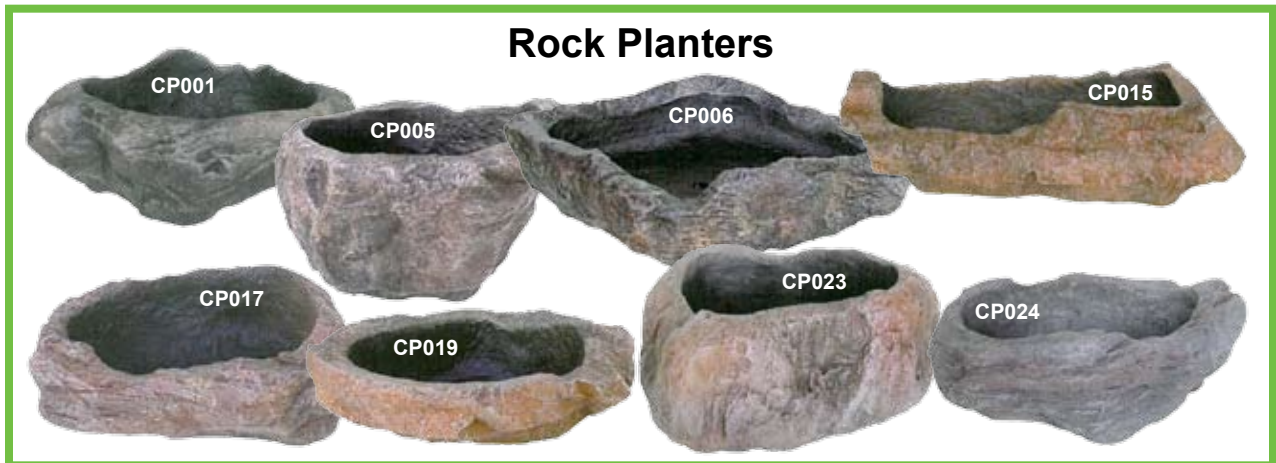

STONEART MINIATURE ROCK GARDENS

StoneArt rock planters will greatly enhance the natural beauty of your favorite plants. These life-like designs are made from a patent-pending blend of lightweight concrete mirroring the look & texture of natural rock. By using a wide range of plant materials such as grass, ground cover, cacti, succulent, herb, tropical, native, perennial or annual flowers you can create a feature garden.

- Adds value to plants
- Blends into landscape naturally